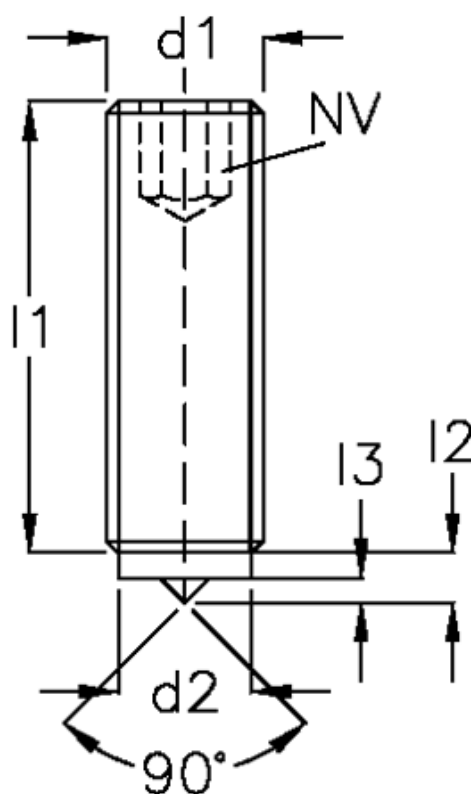

Article number: 20032637

Description: E+G Grub screw
GN 913.2-M8-16-B

Measures

d1 = M8

d2 = 6

l1 = 16

l2 = 2.5

l3 = 1.0

NV = 4.0